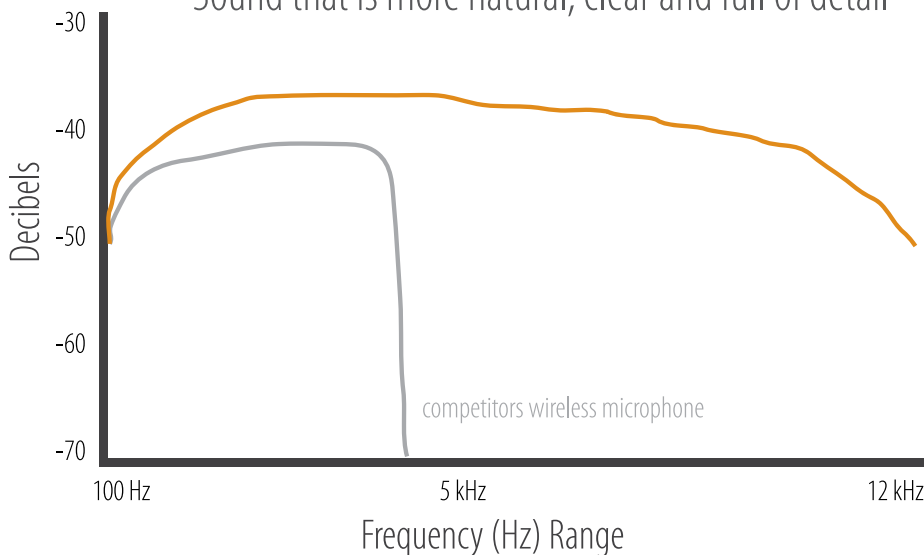

Solid State MEMS technology
Microphone Sensor

Internal, High Performance Fractal
Antenna

Backlit LCD Status Display

Includes 2 Clips

The **Duty Belt Clip** leverages a built-in rubber pad to increase friction and retention on the duty belt.

The **Rotatable Alligator Clip** uses both hard teeth and rubber teeth to maximize its holding power on a shirt or shoulder strap.

WatchGuard's new High Fidelity Wireless Microphone provides **dramatically wider frequency response and higher dynamic range** when compared to all other systems. This gives your audio recordings a much more lifelike sound and it improves the intelligibility of speech.

Hi-Fi Microphone

Sound that is more natural, clear and full of detail

It also features a built-in AGC (Automatic Gain Control) processor that continuously adjusts the microphone sensitivity based on noise conditions to eliminate distortion caused by clipping. This helps keep the sound of passing traffic from drowning out speech.